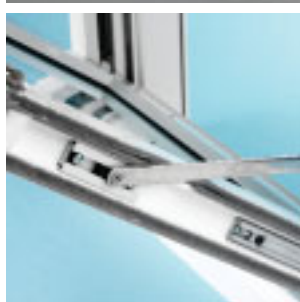

Balance is held into place in the balance shoe ensuring it will not become detached.

Cill Pads

Ensures seal between bottom of jambs and cills, to prevent leaks.

Continuous cill on all multilight windows

Cills do not have to be butted together, meaning no on site assembly and no water ingress.

BBA

The first manufacturer of vertical sliders to have system status testing to BBA endurance standards.

Slim top sash/large lower sash**

Gives equal glass sizes, achieving a balanced and traditional appearance.

Spacer bars in a choice of colours

All sashes internally glazed

Units cannot be removed from the outside giving the homeowner added peace of mind.

White or Brass Effect Fittings

Fully suited window fittings giving your client more choice.

Two part lift in/out pivot bars

Allows simple removal of sashes for easier on site handling.

Plant On Decorative horns

Allows like for like replacement.

2 key locking limit stops LS5

Restricts initial opening to 100mm on both sashes for child safety. Available in white or brass effect.

Trickle ventilator in sash

To comply with new building regulations.

Foam baffles (Exclusive)

Reduces the possibility of draughts.

Ready to be installed

No handles or tilt knobs to be fitted.

Lifting straps

For safe movement on site.

External Plant On Bar

For authentic appearance externally.

Packers

Available in PVC 15mm, 30mm or 50mm.

** Depending on Size/Weight of the Sash

Telephone: 01376 510 410 Fax: 01376 510 400

Masterframe Windows Ltd 4 Crittall Road, Witham, Essex, CM8 3DR Registered in England 2272659