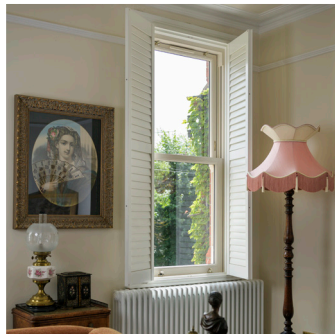

BYGONE
COLLECTION

Symphony
SASH WINDOWS

FEATURING

FINEO
VACUUM INSULATING GLASS

Why is it special?	What does that mean for you?
Slim, sleek and aesthetically pleasing	Slimline appearance similar to single glazing No unsightly vacuum evacuation point
Outstanding thermal performance	An amazing overall window value of 1.2U
State of the art materials and production techniques	Unprecedented 15 year guarantee
More natural light	At least 15% more daylight coming into your home, when compared with triple glazing
Harnessing more solar energy	Lower energy consumption helps lower emissions
Outstanding acoustic performance	An audible reduction in traffic and ambient noise