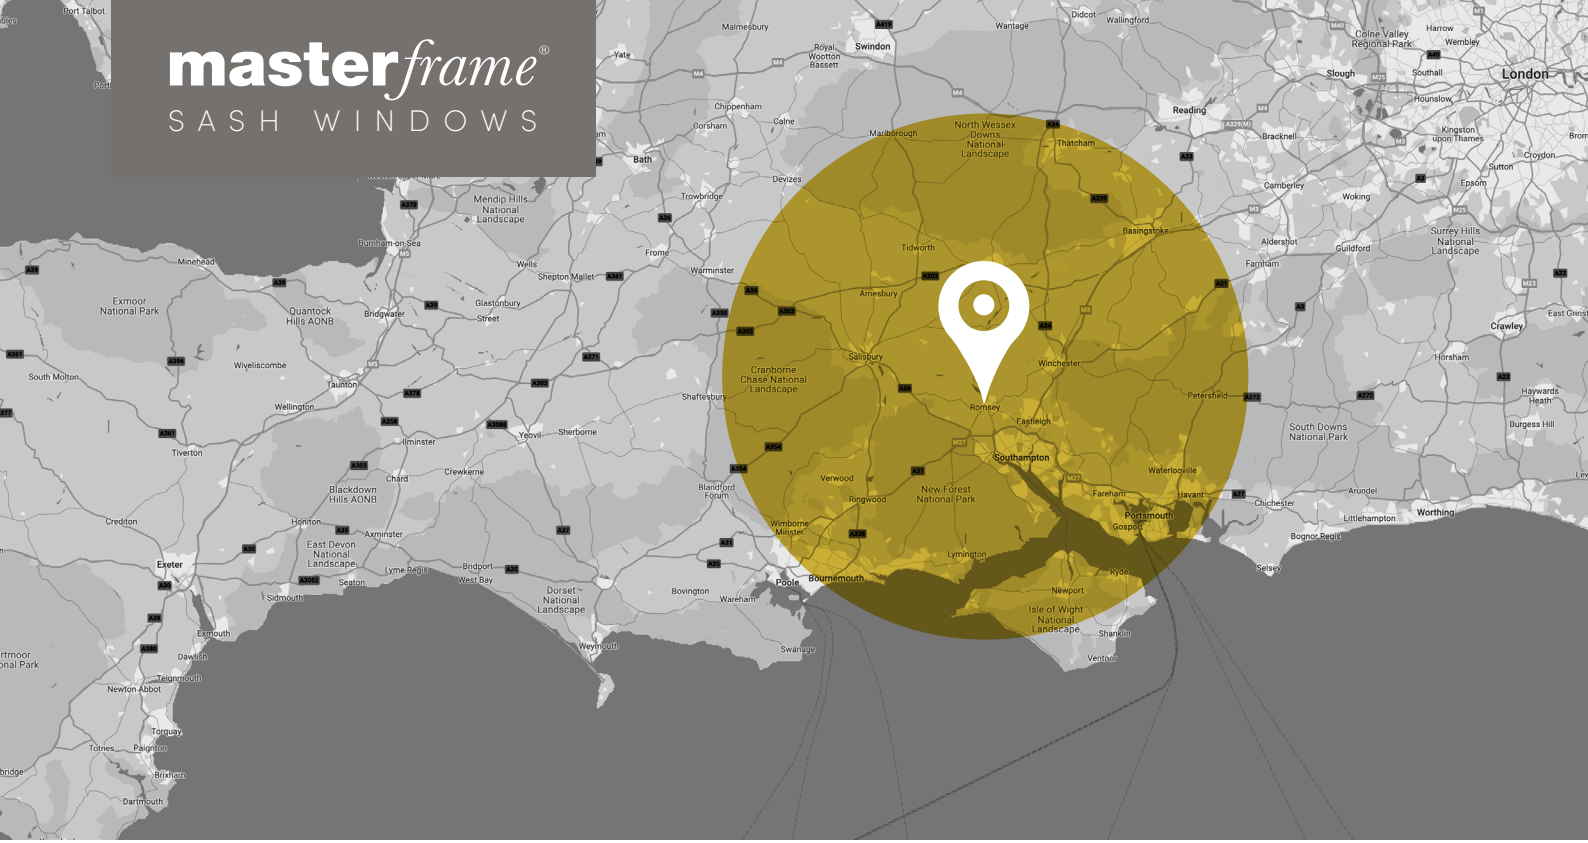

masterframe[®]
SASH WINDOWS

LOCATED IN ROMSEY HAMPSHIRE, SERVING CUSTOMERS ACROSS HAMPSHIRE, DORSET AND WILTSHIRE

Because we believe in offering our customers only the very best quality sash windows we have been Master Installers on the Bygone approved network since 2024.